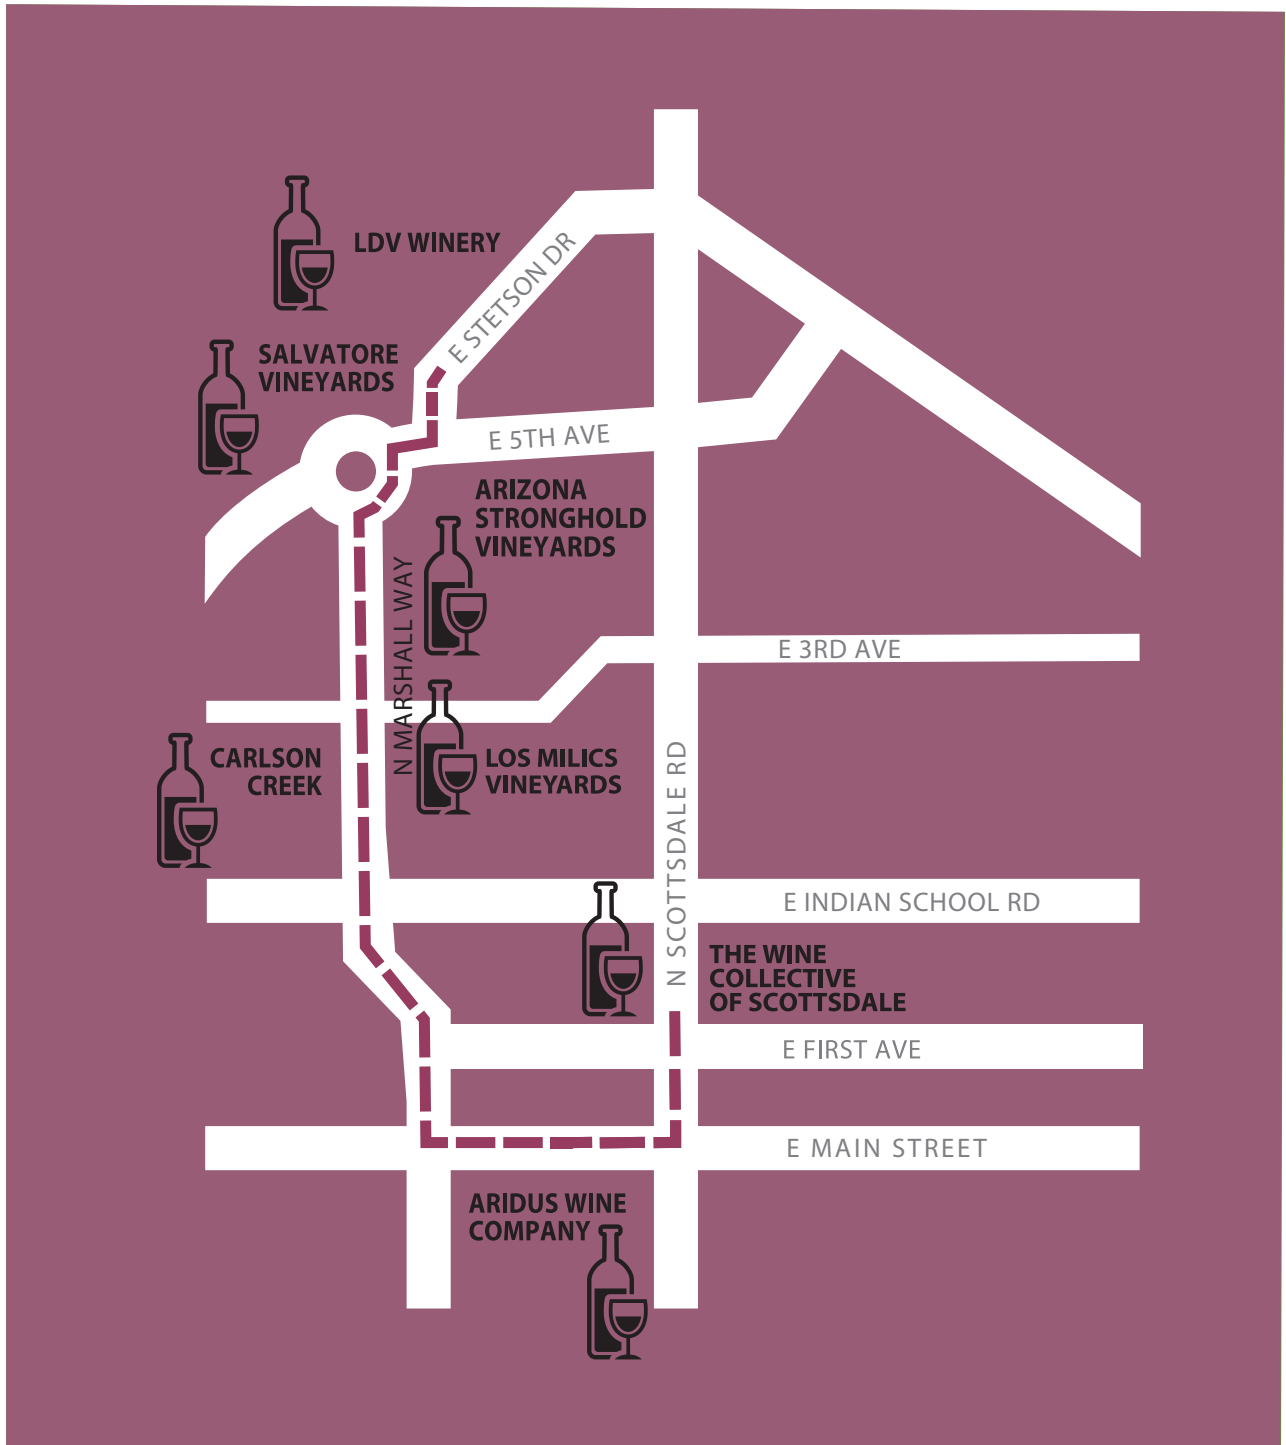

SCOTTSDALE

WINE TRAIL

LDV WINERY

SALVATORE VINEYARDS

ARIZONA STRONGHOLD VINEYARDS

LOS MILICS VINEYARDS

CARLSON CREEK

THE WINE COLLECTIVE OF SCOTTSDALE